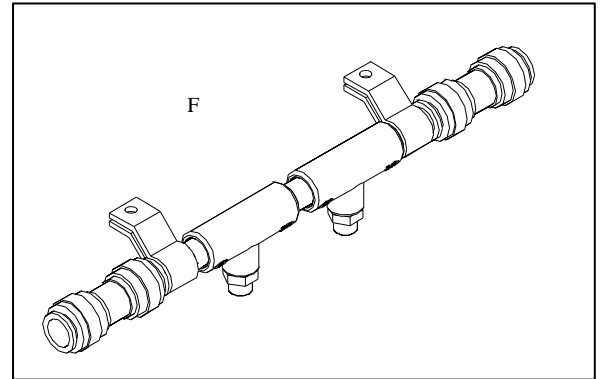

# UltraMist™ Components

110° Round Cone

80° Round Cone

Flat Fan

	DESCRIPTION	P/N WHITE	P/N BLACK
A	1/2" Union connector	JGUC12W	JGUC12B
B	Mounting clamp	H544J	H544I
C	80° Round Cone nozzle	CNT80W	CNT80B
D	Flat Fan nozzle	CNT65FW	CNT65B
E	110° Round Cone nozzle	CNT110W	CNT110B
F	Wedge section	CUWW	CUWB
G	3/8 stem 90 degree connector	JGSEC38	JGSEC38B
H	Complete 2 ft section	CUSW	CUSB
I	Optional Swivel Elbow	PPSE18	PPSE18B
J	1/2 x 3/8 end feed coupler	JGRUC1238	JGRUC1238B
K	Mounting Screw	HSS317B	-
L	Retainer Ring	CH524Q	CH524R

## Misting Control Panel Model ACP2N & ACP4N

Item	Description	Part#
A	1/2" NC Solenoid	SVNCP12120
B	1/8" N.O. Solenoid	SVNO18120NSF
C	Timer	T202D
D	On/Off Switch	E206A
E	1/2" x 1/2" Male Connector	JGMC12
F	1/2" x Close Nipple	PP8NC12
G	Manifold	CP
H	1/4 x 2" Nipple	PBN142
I	3/8" x 1/4" Male Connector	JGMC3814
J	3/8" Union Tee	JGUTP38
K	Vacuum Break	JGCV38
L	3/8" Stem Elbow Connector	JGSEC38
M	3/8 Plug	JGTP38
	Control Panel (Complete)	ACP2N or ACP4N

## Model CSS2A Audio Warning Controller with Remote Solenoid and QueMp3 Audio Player

Controller

Remote Solenoid

QueMp3 Audio Player

Speaker

ITEM	DESCRIPTION	PART #
A	24V Relay	ER204
B	Toggle Switch DPDT	E206
C	115V / 24V Transformer	ET15348
D	Timer Module – ON time	T202D
E	Terminal Block	E2181
F	Timer Module – OFF time	T202G1
G	Normally Closed Solenoid Valve 24V	SVNCP1224
H	½ Male Tube Adapter	JGMC12
I	½ x close PVC Sch 80 Threaded Nipple	PP8NC12
J	3/8 Stem Plug	JGTP38
K	3/8 Stem Elbow	JGSEC38
L	Manifold Block	CP
M	¼ x 2” Brass Nipple	PBN142
N	Normally Open Solenoid Valve 24V	SVNO1824NSF
O	3/8 Union Tee	JGMC3818
P	3/8” x 1/8” Male Connector	JGUT38
Q	Vacuum Break	JGCV38
R	QueMp3 Audio Player	ECSSCD10
S	QueMp3 SD memory card	ECSSCF
T	Speaker (2 required for each system)	ESPKR
	Controller	CSS5A
	Complete System (all items shown in diagram)	CSS2A
	Remote Solenoid	SR2N