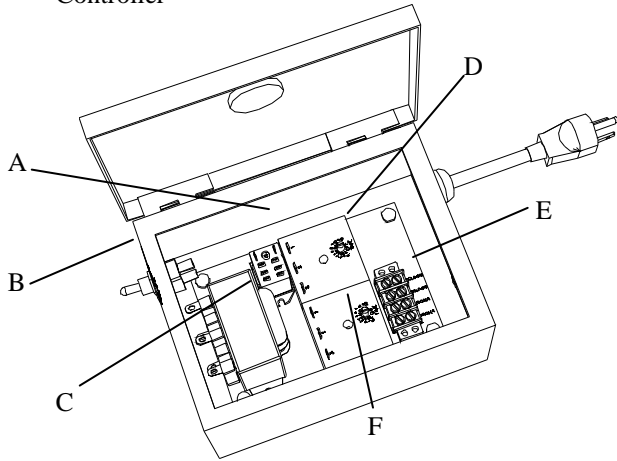

# UltraMist™ Components

110° Round Cone

80° Round Cone

Flat Fan

	DESCRIPTION	P/N WHITE	P/N BLACK
A	1/2" Union connector	JGUC12W	JGUC12B
B	Mounting clamp	H544J	H544I
C	80° Round Cone nozzle	CNT80W	CNT80B
D	Flat Fan nozzle	CNT65FW	CNT65B
E	110° Round Cone nozzle	CNT110W	CNT110B
F	Wedge section	CUWW	CUWB
G	3/8 stem 90 degree connector	JGSEC38	JGSEC38B
H	Complete 2 ft section	CUSW	CUSB
I	Optional Swivel Elbow	PPSE18	PPSE18B
J	1/2 x 3/8 end feed coupler	JGRUC1238	JGRUC1238B
K	Mounting Screw	HSS317B	-
L	Retainer Ring	CH524Q	CH524R

## Misting Control Panel Model ACP2N & ACP4N

Item	Description	Part#
A	1/2" NC Solenoid	SVNCP12120
B	1/8" N.O. Solenoid	SVNO18120NSF
C	Timer	T202D
D	On/Off Switch	E206A
E	1/2" x 1/2" Male Connector	JGMC12
F	1/2" x Close Nipple	PP8NC12
G	Manifold	CP
H	1/4 x 2" Nipple	PBN142
I	3/8" x 1/4" Male Connector	JGMC3814
J	3/8" Union Tee	JGUTP38
K	Vacuum Break	JGCV38
L	3/8" Stem Elbow Connector	JGSEC38
M	3/8 Plug	JGTP38
	Control Panel (Complete)	ACP2N or ACP4N

## Model CSS2A Audio Warning Controller with Remote Solenoid and QueMp3 Audio Player

Controller

Remote Solenoid

QueMp3 Audio Player

Speaker

ITEM	DESCRIPTION	PART #
A	24V Relay	ER204
B	Toggle Switch DPDT	E206
C	115V / 24V Transformer	ET15348
D	Timer Module – ON time	T202D
E	Terminal Block	E2181
F	Timer Module – OFF time	T202G1
G	Normally Closed Solenoid Valve 24V	SVNCP1224
H	½ Male Tube Adapter	JGMC12
I	½ x close PVC Sch 80 Threaded Nipple	PP8NC12
J	3/8 Stem Plug	JGTP38
K	3/8 Stem Elbow	JGSEC38
L	Manifold Block	CP
M	¼ x 2” Brass Nipple	PBN142
N	Normally Open Solenoid Valve 24V	SVNO1824NSF
O	3/8 Union Tee	JGMC3818
P	3/8” x 1/8” Male Connector	JGUT38
Q	Vacuum Break	JGCV38
R	QueMp3 Audio Player	ECSSCD10
S	QueMp3 SD memory card	ECSSCF
T	Speaker (2 required for each system)	ESPKR
	Controller	CSS5A
	Complete System (all items shown in diagram)	CSS2A
	Remote Solenoid	SR2N