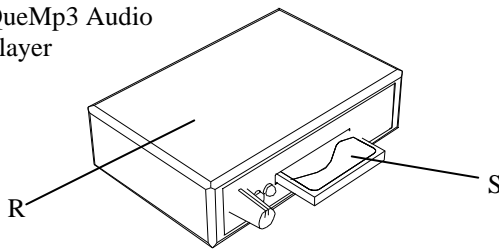

## Misting Control Panel Model ACP2N & ACP4N

Item	Description	Part#
A	1/2" NC Solenoid	SVNCP12120
B	1/8" N.O. Solenoid	SVNO18120NSF
C	Timer	T202D
D	On/Off Switch	E206A
E	1/2" x 1/2" Male Connector	JGMC12
F	1/2" x Close Nipple	PP8NC12
G	Manifold	CP
H	1/4 x 2" Nipple	PBN142
I	3/8" x 1/4" Male Connector	JGMC3814
J	3/8" Union Tee	JGUTP38
K	Vacuum Break	JGCV38
L	3/8" Stem Elbow Connector	JGSEC38
M	3/8 Plug	JGTP38
	Control Panel (Complete)	ACP2N or ACP4N

## Model CSS2A Audio Warning Controller with Remote Solenoid and QueMp3 Audio Player

Controller

Remote Solenoid

QueMp3 Audio Player

Speaker

ITEM	DESCRIPTION	PART #
A	24V Relay	ER204
B	Toggle Switch DPDT	E206
C	115V / 24V Transformer	ET15348
D	Timer Module – ON time	T202D
E	Terminal Block	E2181
F	Timer Module – OFF time	T202G1
G	Normally Closed Solenoid Valve 24V	SVNCP1224
H	½ Male Tube Adapter	JGMC12
I	½ x close PVC Sch 80 Threaded Nipple	PP8NC12
J	3/8 Stem Plug	JGTP38
K	3/8 Stem Elbow	JGSEC38
L	Manifold Block	CP
M	¼ x 2” Brass Nipple	PBN142
N	Normally Open Solenoid Valve 24V	SVNO1824NSF
O	3/8 Union Tee	JGMC3818
P	3/8” x 1/8” Male Connector	JGUT38
Q	Vacuum Break	JGCV38
R	QueMp3 Audio Player	ECSSCD10
S	QueMp3 SD memory card	ECSSCF
T	Speaker (2 required for each system)	ESPKR
	Controller	CSS5A
	Complete System (all items shown in diagram)	CSS2A
	Remote Solenoid	SR2N