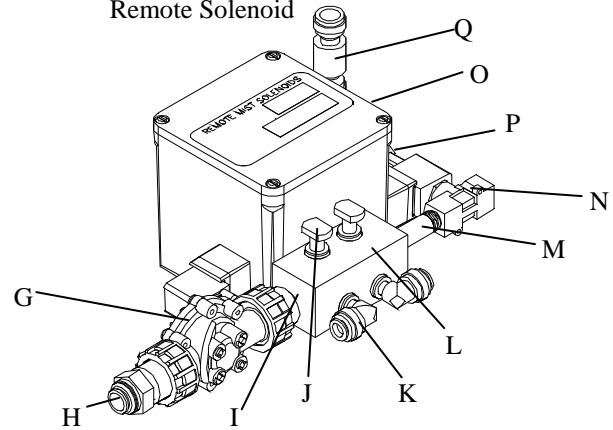

# UltraMist™ Components

110° Round Cone

80° Round Cone

Flat Fan

	DESCRIPTION	P/N WHITE	P/N BLACK
A	1/2" Union connector	JGUC12W	JGUC12B
B	Mounting clamp	H544J	H544I
C	80° Round Cone nozzle	CNT80W	CNT80B
D	Flat Fan nozzle	CNT65FW	CNT65B
E	110° Round Cone nozzle	CNT110W	CNT110B
F	Wedge section	CUWW	CUWB
G	3/8 stem 90 degree connector	JGSEC38	JGSEC38B
H	Complete 2 ft section	CUSW	CUSB
I	Optional Swivel Elbow	PPSE18	PPSE18B
J	1/2 x 3/8 end feed coupler	JGRUC1238	JGRUC1238B
K	Mounting Screw	HSS317B	-
L	Retainer Ring	CH524Q	CH524R

## Misting Control Panel Model ACP2N & ACP4N

Item	Description	Part#
A	1/2" NC Solenoid	SVNCP12120
B	1/8" N.O. Solenoid	SVNO18120NSF
C	Timer	T202D
D	On/Off Switch	E206A
E	1/2" x 1/2" Male Connector	JGMC12
F	1/2" x Close Nipple	PP8NC12
G	Manifold	CP
H	1/4 x 2" Nipple	PBN142
I	3/8" x 1/4" Male Connector	JGMC3814
J	3/8" Union Tee	JGUTP38
K	Vacuum Break	JGCV38
L	3/8" Stem Elbow Connector	JGSEC38
M	3/8 Plug	JGTP38
	Control Panel (Complete)	ACP2N or ACP4N

## Model CSS2A Audio Warning Controller with Remote Solenoid and QueMp3 Audio Player

Controller

Remote Solenoid

QueMp3 Audio Player

Speaker

ITEM	DESCRIPTION	PART #
A	24V Relay	ER204
B	Toggle Switch DPDT	E206
C	115V / 24V Transformer	ET15348
D	Timer Module – ON time	T202D
E	Terminal Block	E2181
F	Timer Module – OFF time	T202G1
G	Normally Closed Solenoid Valve 24V	SVNCP1224
H	½ Male Tube Adapter	JGMC12
I	½ x close PVC Sch 80 Threaded Nipple	PP8NC12
J	3/8 Stem Plug	JGTP38
K	3/8 Stem Elbow	JGSEC38
L	Manifold Block	CP
M	¼ x 2” Brass Nipple	PBN142
N	Normally Open Solenoid Valve 24V	SVNO1824NSF
O	3/8 Union Tee	JGMC3818
P	3/8” x 1/8” Male Connector	JGUT38
Q	Vacuum Break	JGCV38
R	QueMp3 Audio Player	ECSSCD10
S	QueMp3 SD memory card	ECSSCF
T	Speaker (2 required for each system)	ESPKR
	Controller	CSS5A
	Complete System (all items shown in diagram)	CSS2A
	Remote Solenoid	SR2N