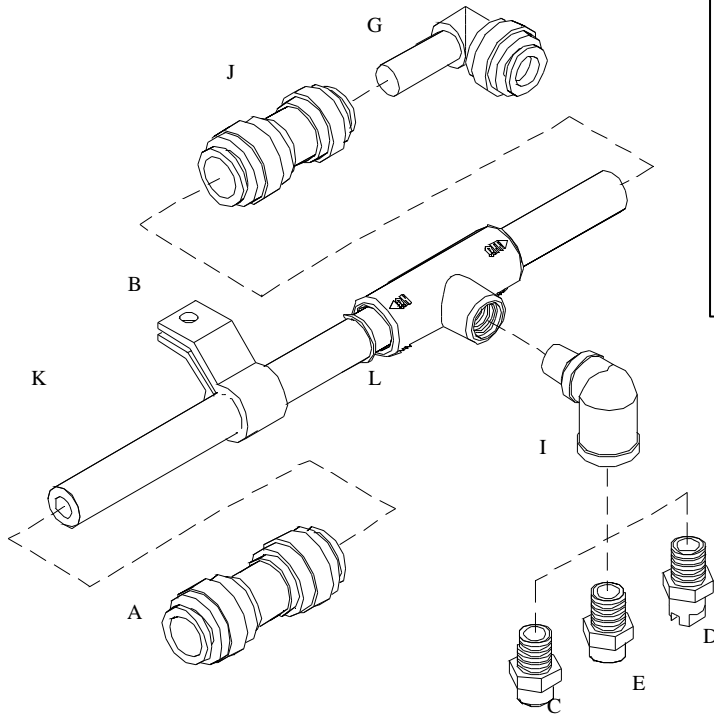

# UltraMist™ Components

110° Round Cone

80° Round Cone

Flat Fan

	DESCRIPTION	P/N WHITE	P/N BLACK
A	1/2" Union connector	JGUC12W	JGUC12B
B	Mounting clamp	H544J	H544I
C	80° Round Cone nozzle	CNT80W	CNT80B
D	Flat Fan nozzle	CNT65FW	CNT65B
E	110° Round Cone nozzle	CNT110W	CNT110B
F	Wedge section	CUWW	CUWB
G	3/8 stem 90 degree connector	JGSEC38	JGSEC38B
H	Complete 2 ft section	CUSW	CUSB
I	Optional Swivel Elbow	PPSE18	PPSE18B
J	1/2 x 3/8 end feed coupler	JGRUC1238	JGRUC1238B
K	Mounting Screw	HSS317B	-
L	Retainer Ring	CH524Q	CH524R

## Misting Control Panel Model ACP2N & ACP4N

Item	Description	Part#
A	1/2" NC Solenoid	SVNCP12120
B	1/8" N.O. Solenoid	SVNO18120NSF
C	Timer	T202D
D	On/Off Switch	E206A
E	1/2" x 1/2" Male Connector	JGMC12
F	1/2" x Close Nipple	PP8NC12
G	Manifold	CP
H	1/4 x 2" Nipple	PBN142
I	3/8" x 1/4" Male Connector	JGMC3814
J	3/8" Union Tee	JGUTP38
K	Vacuum Break	JGCV38
L	3/8" Stem Elbow Connector	JGSEC38
M	3/8 Plug	JGTP38
	Control Panel (Complete)	ACP2N or ACP4N

## Model CSS2A Audio Warning Controller with Remote Solenoid and QueMp3 Audio Player

Controller

Remote Solenoid

QueMp3 Audio Player

Speaker

ITEM	DESCRIPTION	PART #
A	24V Relay	ER204
B	Toggle Switch DPDT	E206
C	115V / 24V Transformer	ET15348
D	Timer Module – ON time	T202D
E	Terminal Block	E2181
F	Timer Module – OFF time	T202G1
G	Normally Closed Solenoid Valve 24V	SVNCP1224
H	½ Male Tube Adapter	JGMC12
I	½ x close PVC Sch 80 Threaded Nipple	PP8NC12
J	3/8 Stem Plug	JGTP38
K	3/8 Stem Elbow	JGSEC38
L	Manifold Block	CP
M	¼ x 2” Brass Nipple	PBN142
N	Normally Open Solenoid Valve 24V	SVNO1824NSF
O	3/8 Union Tee	JGMC3818
P	3/8” x 1/8” Male Connector	JGUT38
Q	Vacuum Break	JGCV38
R	QueMp3 Audio Player	ECSSCD10
S	QueMp3 SD memory card	ECSSCF
T	Speaker (2 required for each system)	ESPKR
	Controller	CSS5A
	Complete System (all items shown in diagram)	CSS2A
	Remote Solenoid	SR2N