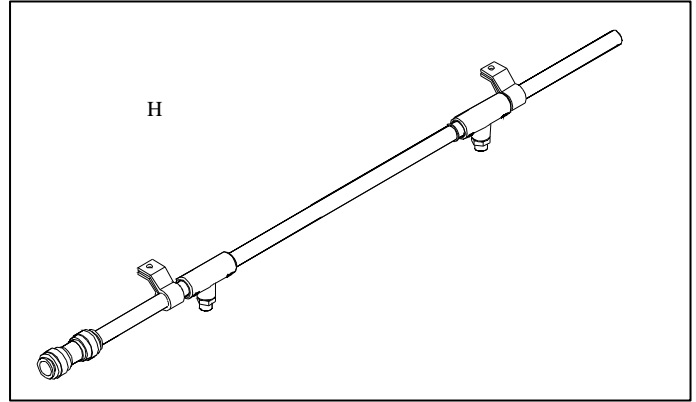

# UltraMist™ Components

110° Round Cone

80° Round Cone

Flat Fan

	DESCRIPTION	P/N WHITE	P/N BLACK
A	1/2" Union connector	JGUC12W	JGUC12B
B	Mounting clamp	H544J	H544I
C	80° Round Cone nozzle	CNT80W	CNT80B
D	Flat Fan nozzle	CNT65FW	CNT65B
E	110° Round Cone nozzle	CNT110W	CNT110B
F	Wedge section	CUWW	CUWB
G	3/8 stem 90 degree connector	JGSEC38	JGSEC38B
H	Complete 2 ft section	CUSW	CUSB
I	Optional Swivel Elbow	PPSE18	PPSE18B
J	1/2 x 3/8 end feed coupler	JGRUC1238	JGRUC1238B
K	Mounting Screw	HSS317B	-
L	Retainer Ring	CH524Q	CH524R

## Misting Control Panel Model ACP2N & ACP4N

Item	Description	Part#
A	1/2" NC Solenoid	SVNCP12120
B	1/8" N.O. Solenoid	SVNO18120NSF
C	Timer	T202D
D	On/Off Switch	E206A
E	1/2" x 1/2" Male Connector	JGMC12
F	1/2" x Close Nipple	PP8NC12
G	Manifold	CP
H	1/4 x 2" Nipple	PBN142
I	3/8" x 1/4" Male Connector	JGMC3814
J	3/8" Union Tee	JGUTP38
K	Vacuum Break	JGCV38
L	3/8" Stem Elbow Connector	JGSEC38
M	3/8 Plug	JGTP38
	Control Panel (Complete)	ACP2N or ACP4N

## Model CSS2A Audio Warning Controller with Remote Solenoid and QueMp3 Audio Player

Controller

Remote Solenoid

QueMp3 Audio Player

Speaker

ITEM	DESCRIPTION	PART #
A	24V Relay	ER204
B	Toggle Switch DPDT	E206
C	115V / 24V Transformer	ET15348
D	Timer Module – ON time	T202D
E	Terminal Block	E2181
F	Timer Module – OFF time	T202G1
G	Normally Closed Solenoid Valve 24V	SVNCP1224
H	½ Male Tube Adapter	JGMC12
I	½ x close PVC Sch 80 Threaded Nipple	PP8NC12
J	3/8 Stem Plug	JGTP38
K	3/8 Stem Elbow	JGSEC38
L	Manifold Block	CP
M	¼ x 2” Brass Nipple	PBN142
N	Normally Open Solenoid Valve 24V	SVNO1824NSF
O	3/8 Union Tee	JGMC3818
P	3/8” x 1/8” Male Connector	JGUT38
Q	Vacuum Break	JGCV38
R	QueMp3 Audio Player	ECSSCD10
S	QueMp3 SD memory card	ECSSCF
T	Speaker (2 required for each system)	ESPKR
	Controller	CSS5A
	Complete System (all items shown in diagram)	CSS2A
	Remote Solenoid	SR2N