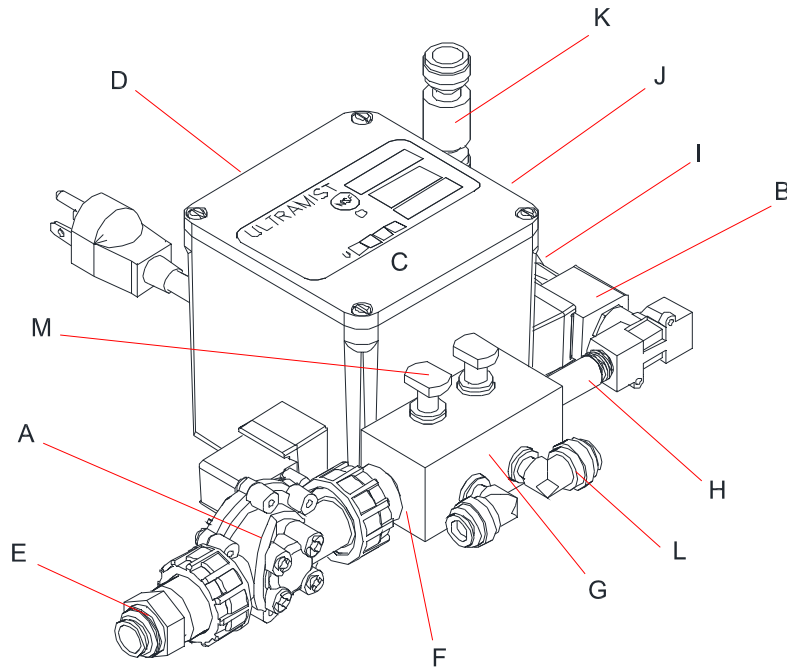

# UltraMist™ Components

110° Round Cone

80° Round Cone

Flat Fan

	DESCRIPTION	P/N WHITE	P/N BLACK
A	1/2" Union connector	JGUC12W	JGUC12B
B	Mounting clamp	H544J	H544I
C	80° Round Cone nozzle	CNT80W	CNT80B
D	Flat Fan nozzle	CNT65FW	CNT65B
E	110° Round Cone nozzle	CNT110W	CNT110B
F	Wedge section	CUWW	CUWB
G	3/8 stem 90 degree connector	JGSEC38	JGSEC38B
H	Complete 2 ft section	CUSW	CUSB
I	Optional Swivel Elbow	PPSE18	PPSE18B
J	1/2 x 3/8 end feed coupler	JGRUC1238	JGRUC1238B
K	Mounting Screw	HSS317B	-
L	Retainer Ring	CH524Q	CH524R

## Misting Control Panel Model ACP2N & ACP4N

Item	Description	Part#
A	1/2" NC Solenoid	SVNCP12120
B	1/8" N.O. Solenoid	SVNO18120NSF
C	Timer	T202D
D	On/Off Switch	E206A
E	1/2" x 1/2" Male Connector	JGMC12
F	1/2" x Close Nipple	PP8NC12
G	Manifold	CP
H	1/4 x 2" Nipple	PBN142
I	3/8" x 1/4" Male Connector	JGMC3814
J	3/8" Union Tee	JGUTP38
K	Vacuum Break	JGCV38
L	3/8" Stem Elbow Connector	JGSEC38
M	3/8 Plug	JGTP38
	Control Panel (Complete)	ACP2N or ACP4N

## Model CSS2A Audio Warning Controller with Remote Solenoid and QueMp3 Audio Player

Controller

Remote Solenoid

QueMp3 Audio Player

Speaker

ITEM	DESCRIPTION	PART #
A	24V Relay	ER204
B	Toggle Switch DPDT	E206
C	115V / 24V Transformer	ET15348
D	Timer Module – ON time	T202D
E	Terminal Block	E2181
F	Timer Module – OFF time	T202G1
G	Normally Closed Solenoid Valve 24V	SVNCP1224
H	½ Male Tube Adapter	JGMC12
I	½ x close PVC Sch 80 Threaded Nipple	PP8NC12
J	3/8 Stem Plug	JGTP38
K	3/8 Stem Elbow	JGSEC38
L	Manifold Block	CP
M	¼ x 2” Brass Nipple	PBN142
N	Normally Open Solenoid Valve 24V	SVNO1824NSF
O	3/8 Union Tee	JGMC3818
P	3/8” x 1/8” Male Connector	JGUT38
Q	Vacuum Break	JGCV38
R	QueMp3 Audio Player	ECSSCD10
S	QueMp3 SD memory card	ECSSCF
T	Speaker (2 required for each system)	ESPKR
	Controller	CSS5A
	Complete System (all items shown in diagram)	CSS2A
	Remote Solenoid	SR2N